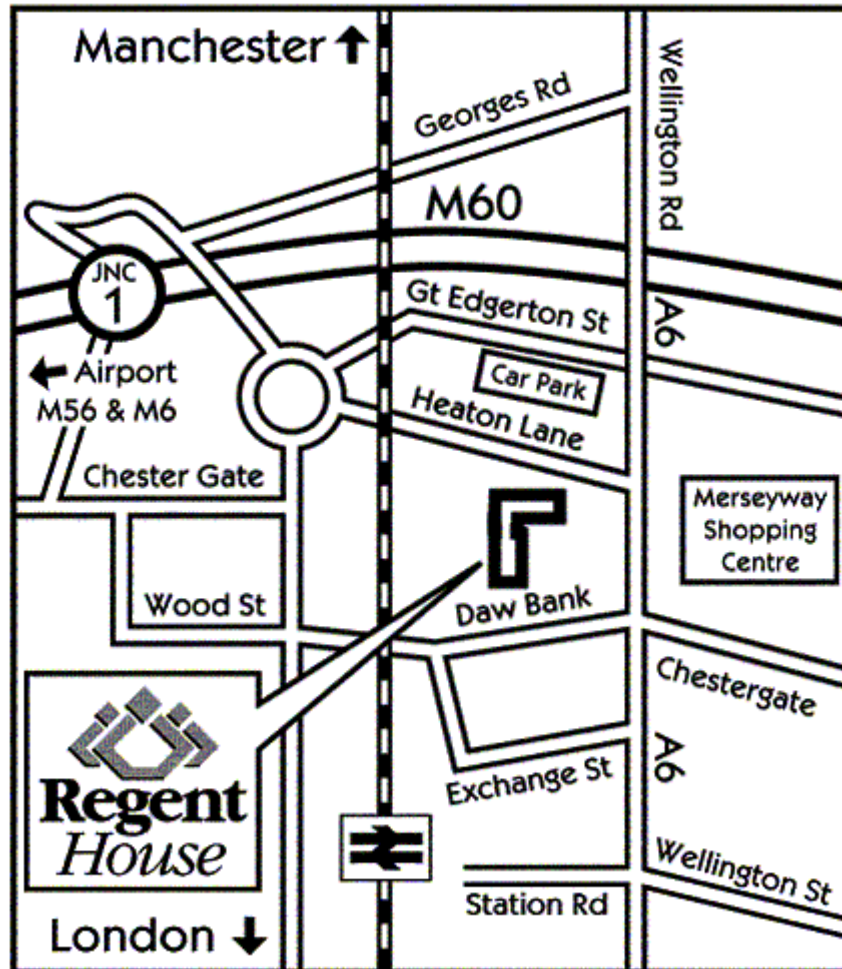

ADP, Manchester

By Train

On exiting the train station bear left down the hill towards McDonald's
 At the end of Station Road turn left onto the A6 (Wellington Road).
 Continue down this road until reaching Heaton Lane. Debenhams is located on the opposite corner of the Junction.
 Turn left into Heaton Lane, Regent House is immediately on your left

By Car

Exit the M60 at Junction 1
 At the Roundabout follow the signs for Stockport town centre
 On reaching the next roundabout take the 2nd exit. This passes under the viaduct.
 The Car Park is located on the left-hand side of the road and Regent House is on the right.