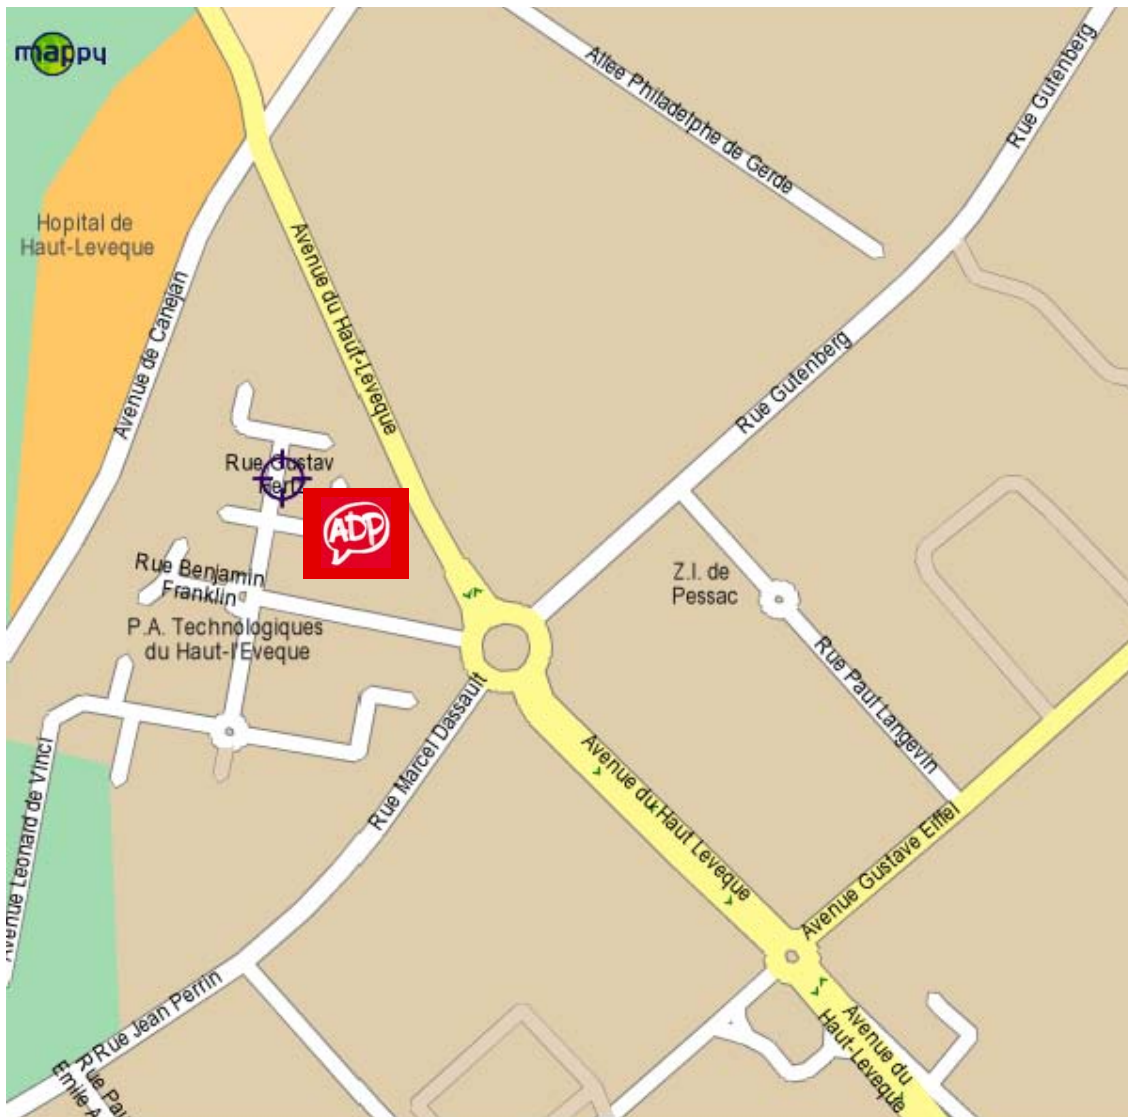

MAP

Europarc
2 rue Gustave Hertz – BP 74
33603 Pessac cedex
Phone : 33 5 57 89 13 33
Fax : 33 5 57 89 13 45

- By Car** - From Paris take the « Aquitaine's Bridge » direction Merignac's Airport
- From the airport take the direction of « Toulouse, Bayonne, Arcachon »
- Exit 14 (Pessac-Saige, Haut Levêque)
- At the traffic light : carry straight on (direction Hotel Campanile)
- At the roundabout take the second street on the right (avenue Léonard de Vinci)
- At the end of this street turn on the right then on the right again
- It's the street Gustave Hertz and in front of you the bulding ADP.

From Toulouse, Bayonne

- Direction « Merignac's Airport »
- Exit : 14 (Pessac-Saige, Haut-Levêque)
- On the left at the first traffic light
- 2nd traffic light on the right (direction Hôtel Campanile)
- At the roundabout take the second street on the right (avenue Léonard de Vinci)
- At the end of this street turn on the right then on the right again
- It's the street Gustave Hertz and in front of you the bulding ADP.