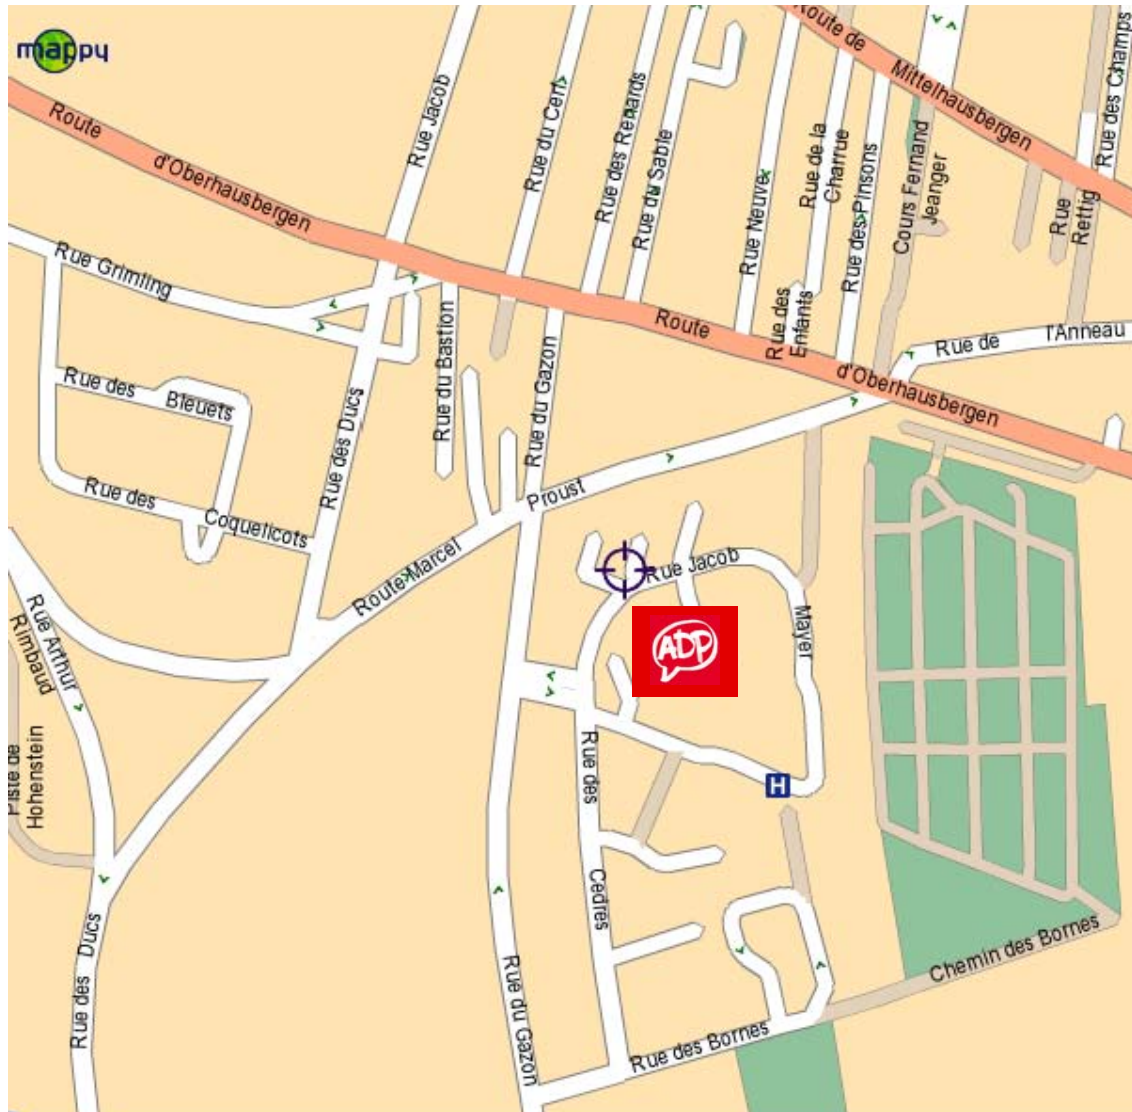

### From Paris

- Take Cronenbourg's exit where there is a roundabout.
- Take the Cronenbourg's direction and go straight on.
- At the second traffic light on the left take the street « rue des Ducs »
- At the end of this street turn on the left then take the street « rue du Gazon » (first on the right)
- You turn 2 times on the left and you arrive « rue Jacob Mayer »

**From Colmar**

- Take the direction of Nancy, Metz by National Road, Saverne, Hautepierre.
- Take the first on the right. Exit : 2 « CHU Hautepierre – Athena »
- Stay in the right lane direction Koenigshoffen-Athena. Take the left lane direction Koenigshoffen.
- Take on the left direction Strasbourg's centre.
- At the traffic light carry straight on.
- Just before the traffic light take the street « rue du Gazon » (first on the right)
- You turn 2 times on the left and you arrive « rue Jacob Mayer »

**From the airport**

- Shuttle until « Baggersee »
- Tram ligne A direction « Hautepierre »
- Stop at « St Florent »
- Industrial area « les Cèdres »