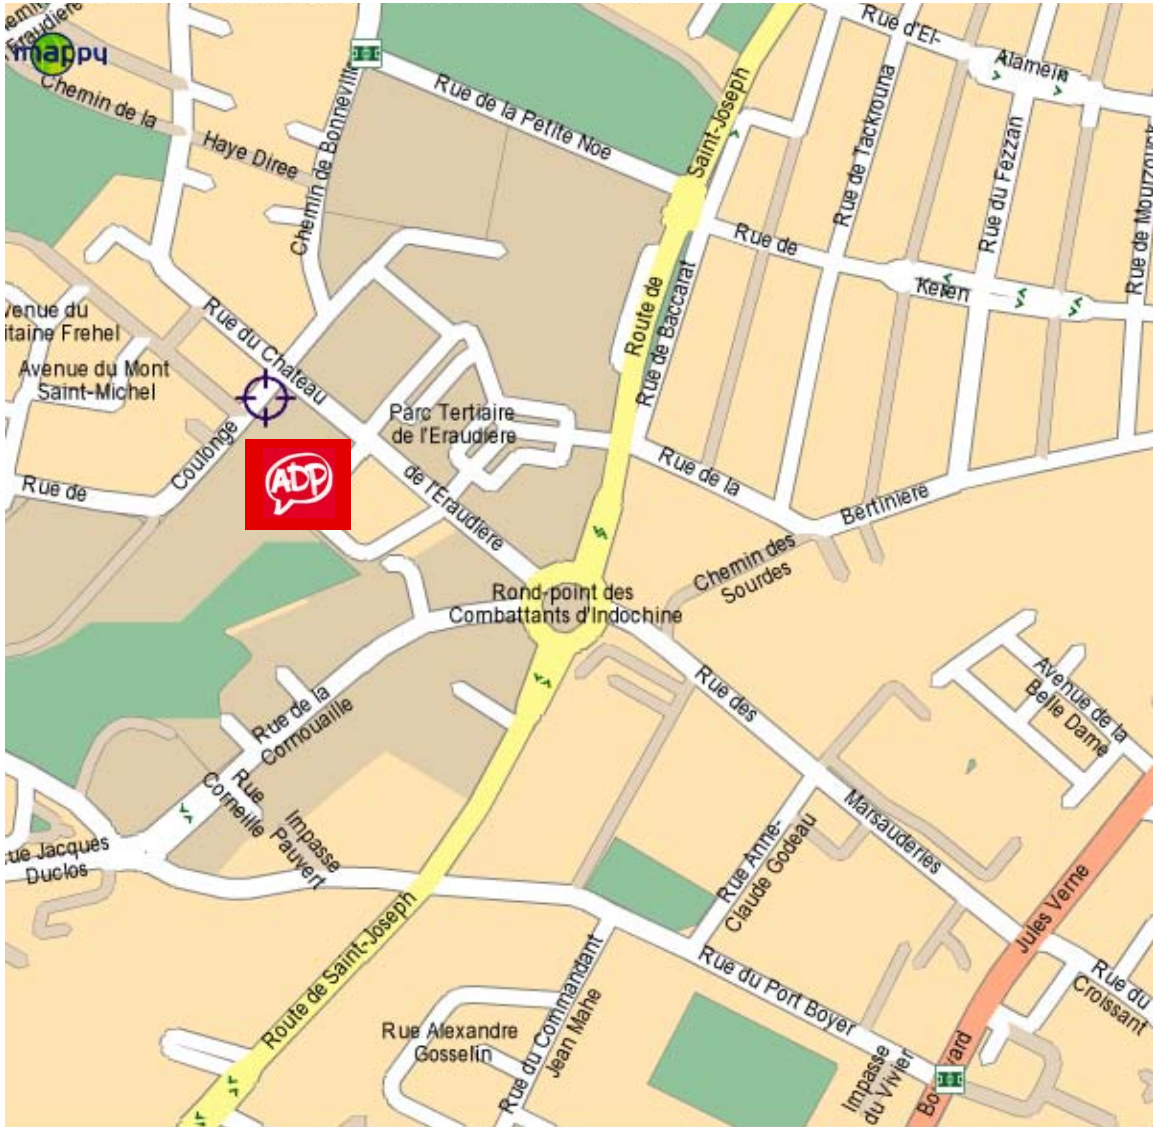

### From the highway A11 (Paris-Angers)

- Take the south beltway to Bordeaux (on the right)
- Take again the south beltway to Bordeaux but this time on the left
- Approximately 1km after, take the exit : 23 (Carquefou ZI)
- Carry straight on « Route de Paris à Paimboeuf » and follow the road on 2.5km
- Take on your right « rue des Marsauderies »
- Carry straight on after the roundabout (2<sup>nd</sup> exit)
- « Rue de Coulongé » is the third on your left.