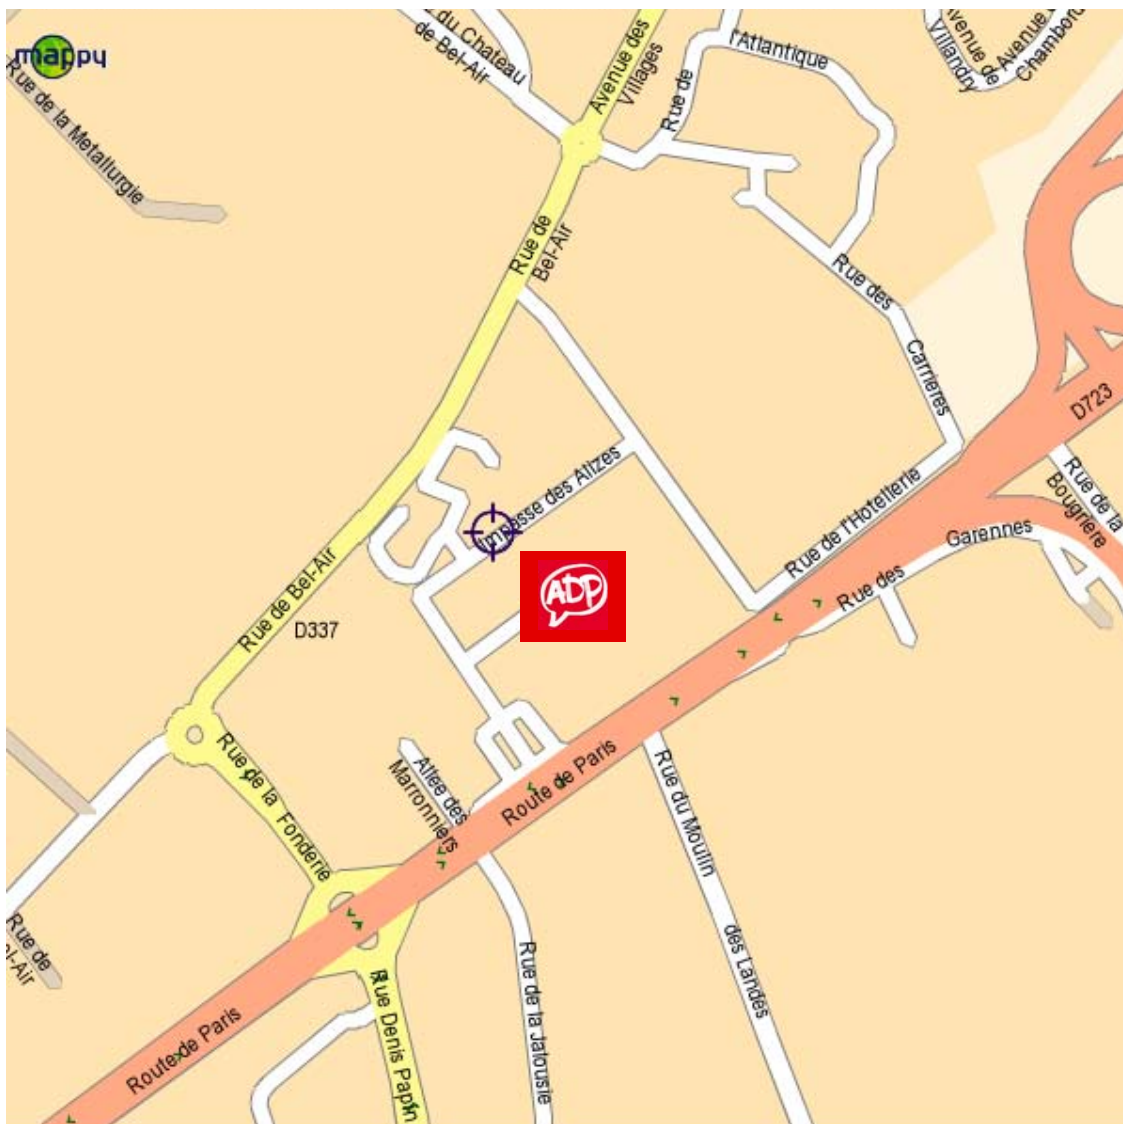

MAP

2 impasse des Alizés - BP 337
F – 44473 Carquefou cedex
Phone : 33 2 40 18 10 10
Fax : 33 2 40 25 18 23

From the highway A11 (Paris-Angers)

- Take the south beltway to Bordeaux (on the right)
- Take again the south beltway to Bordeaux but this time on the left
- Approximatly 1km after, take the exit : 23 (Carquefou ZI)

From Vannes-Rennes-St Nazaire

- Direction Paris-Angers
- Exit highway 22
- Take the exit 23 and enter in Carquefou
- Take the direction « Carquefou sud/Sainte Luce nord »
- Take the direction « Carquefou ZI » on your right

From Cholet-Poitiers

Take the bridge of « Bellevue »

Take the first exit « Nantes centre-Carquefou-Paris- Angers »

Then take direction « Carquefou sud »