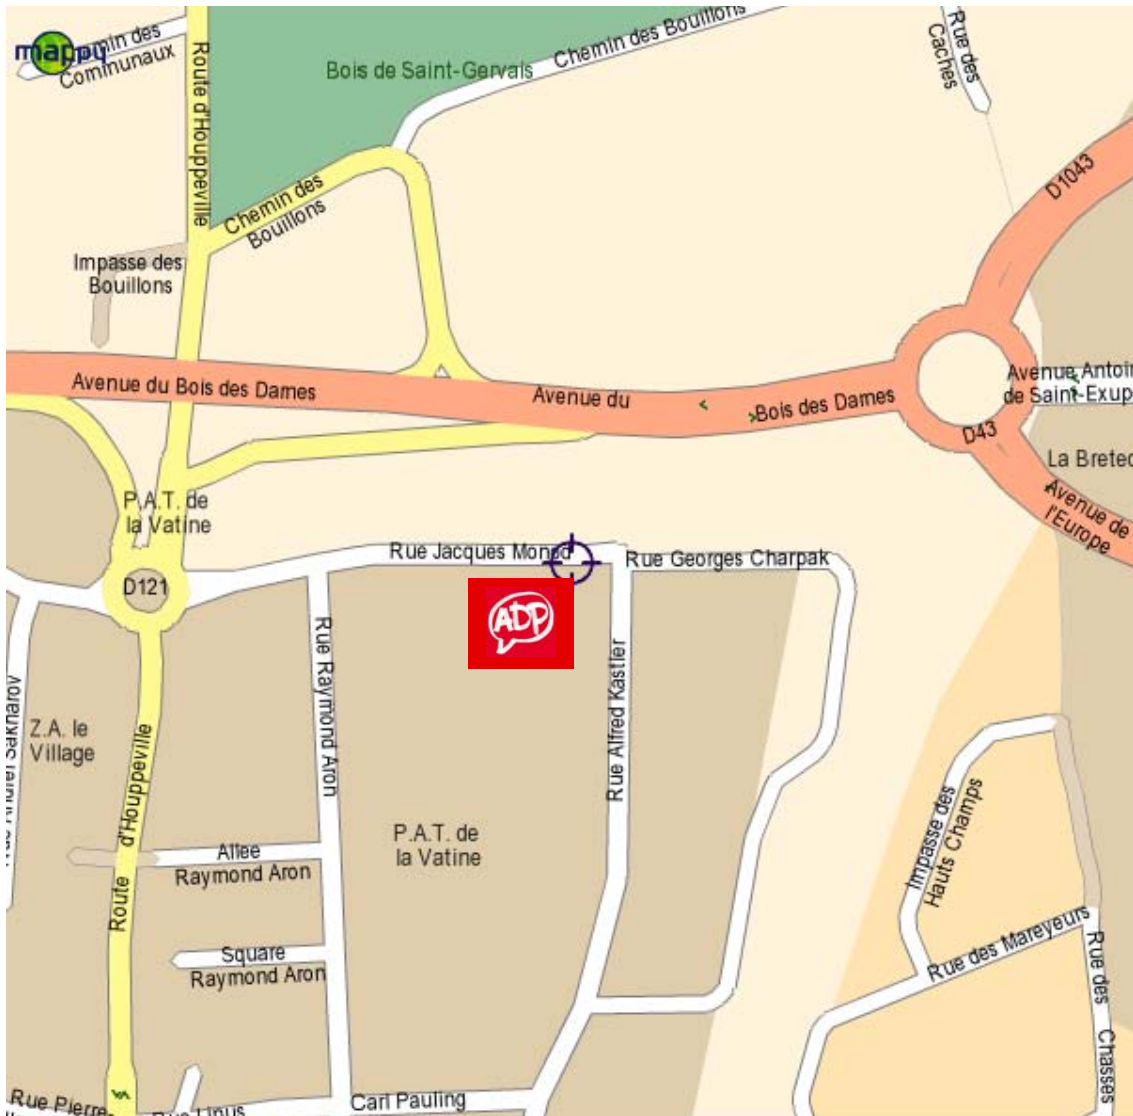

MAP

16 rue Jacques Monod - BP 212
F – 76136 Mont Saint Aignan
Phone : 33 2 35 59 45 45
Fax : 33 2 35 59 75 01

From Paris : Take the highway A13 direction Rouen

From Caen : Take the highway A13 direction Paris

From le Havre : Take the highway A131 direction Paris. After the Tancarville's bridge go on A13 direction Paris.

- Exit 22 « Amiens-Boulogne » and follow direction « Rouen Amiens » on the D18E.
- Take A 28 direction Abbeville on 5km then the second exit after the tunnel direction « Bois Guillaume-Mont St Aignan-Maromme » go to Mont St Aignan by D1043.
- Exit « PAT de la Valentine ». After the 3rd roundabout (Mc Donald) at the traffic light take on the left.
- At the roundabout take the street Jacques monod on the left.